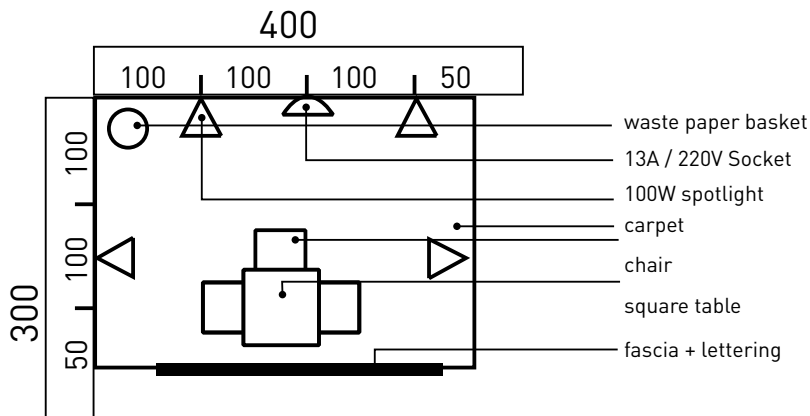

"Modular" / international standard

Max. stand height 3.50m	12m ²	18m ²	24m ²	30m ²
Carpet grey	√	√	√	√
Wall panels, light grey, 2,50m ht	√	√	√	√
Design element (blue), 3,50m ht	√	√	√	√
Complimentary furniture:				
Square table 70x70	1	2	2	3
Chair, upholstered	4	8	8	12
Waste paper basket	1	2	2	3
100W spotlight	4	6	8	10
13A / 220V 1kW socket	1	2	2	3
Fascia (white), 180x30 lettering & booth no. (black)	√	√	√	√