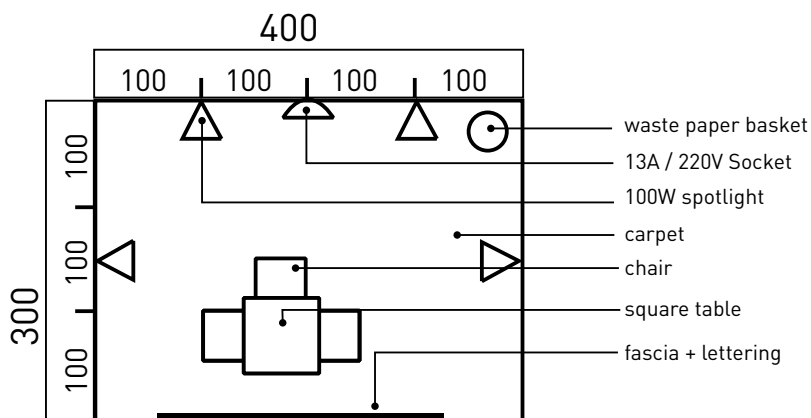

"Modular" / international standard

Max. stand height 3.50m	12m ²	18m ²	24m ²	30m ²
Carpet grey	√	√	√	√
Wall panels, light grey, 2,50m ht	√	√	√	√
Design element above wall, 0,50m ht	√	√	√	√
Complimentary furniture:				
Square table 70x70	1	2	2	3
Chair, plastic	4	8	8	12
Waste paper basket	1	2	2	3
100W spotlight	4	6	8	10
13A / 220V 1kW socket	1	1	1	1
Fascia (white), 180x30 lettering & booth no. (black)	√	√	√	√